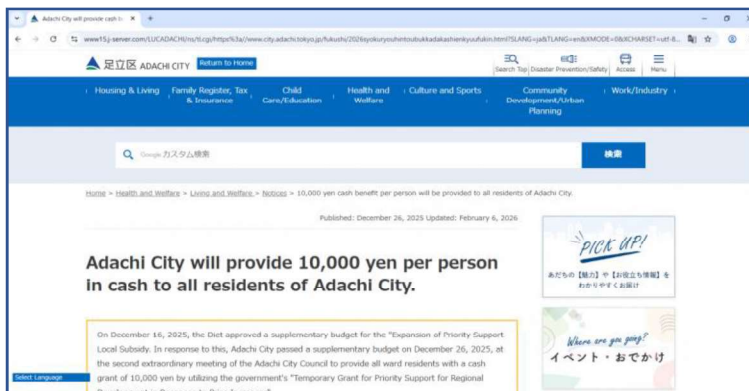

Switching the website to other languages via Automatic translation

Click "Select Language" at the bottom of the page.

A menu will appear. Please select your preferred language (e.g., English).

After selecting a language, a confirmation screen will appear. Click "OK" to proceed.