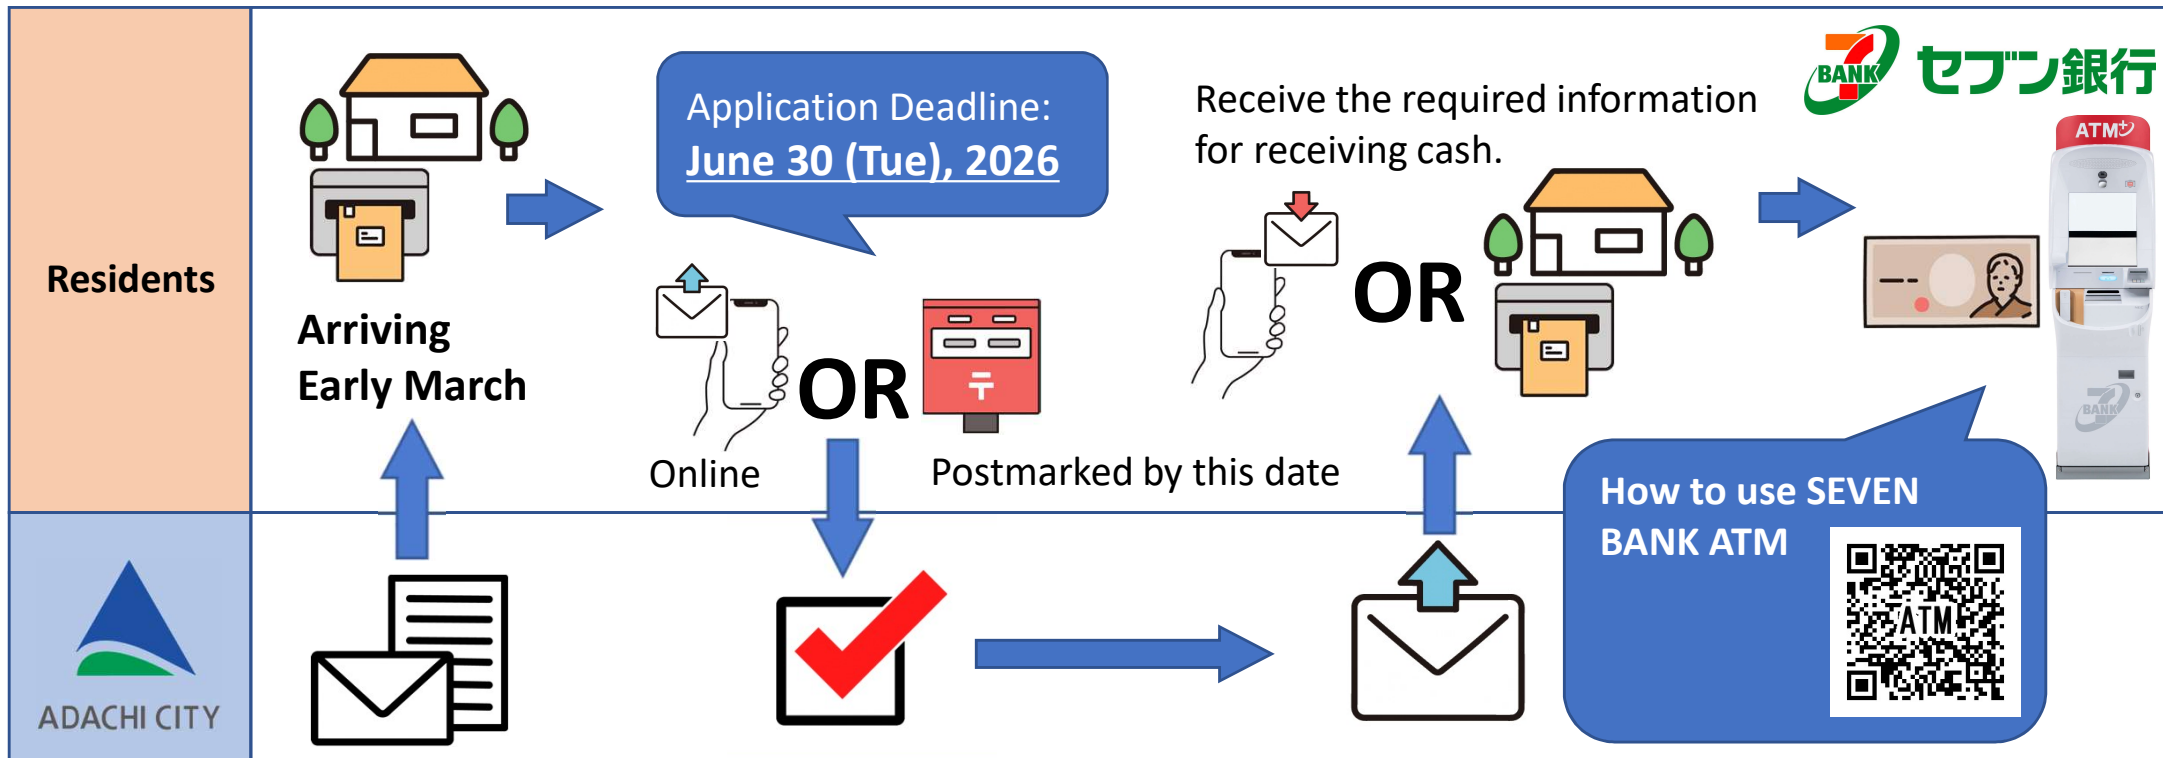

All city residents will receive 10,000 yen per person in cash.

In order to support the livelihood of city residents who continue to be affected by the prolonged price hikes of food and other commodities, the city will provide a cash benefit of 10,000 yen per person.

Please scan the QR code for more information.

Help & Contacts	Call Center 【9:00 - 20:00, Weekdays only】 Free Dial: 0120-636-039	Application Support Desk 【9:00 - 17:00, Weekdays only】 Atrium, 1st floor, Central Building, Adachi City Office (1-17-1 Chuo-Honcho, Adachi-ku)
※ Multilingual support available		

Please notify our Call Center or Support Desk if you prefer to use bank transfer.